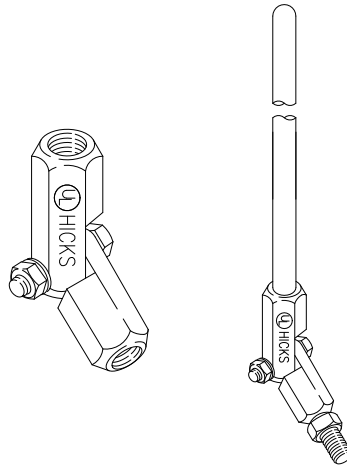

---

**Item # SC1/2F-5/8MB-HICKS, Bronze Cast Swivel Coupling**

---

**Bronze Cast Swivel Coupling**

For female to male connections. Cast bronze or aluminum with stainless steel fasteners. Available with 3/8" (9.5 mm), 1/2" (12.7 mm) or 5/8" (15.9 mm) threads, in combinations to meet your requirements. Female to male 3" x 3/4" (76mm x 19 mm).

Note: Cast Swivel Couplings are also available tinned.

---

**SPECIFICATIONS**

Material	Bronze
Dimensions	3" (76mm) x 3/4" (19 mm)
Available Thread Sizes	3/8"-16; 1/2"-13; 5/8"-11
Product Thread Size (Female to Male)	1/2"-13 - 5/8"-11