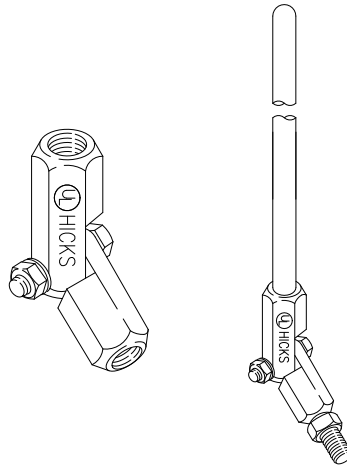

---

**Item # SC5/8F-5/8FB-HICKS, Bronze Cast Swivel Coupling**

---

**Bronze Cast Swivel Coupling**

For female to female connections. Cast bronze or aluminum with stainless steel fasteners. Available with 3/8" (9.5 mm), 1/2" (12.7 mm) or 5/8" (15.9 mm) threads, in combinations to meet your requirements. Female to female 3" x 3/4" (76mm x 19 mm).

Note: Cast Swivel Couplings are also available tinned.

---

**SPECIFICATIONS**

Material	Bronze
Dimensions	3" (76mm) x 3/4" (19 mm)
Available Thread Sizes	3/8"-16; 1/2"-13; 5/8"-11
Product Thread Size (Female to Female)	5/8"-11- 5/8"-11